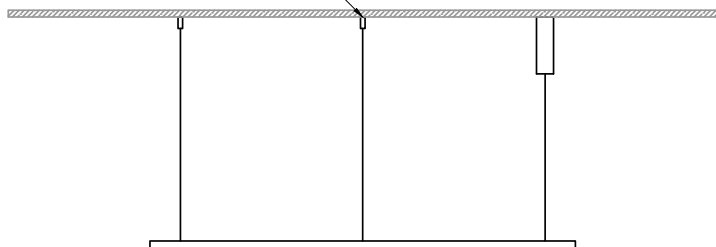

1500 mm

max 2000 mm adjustable