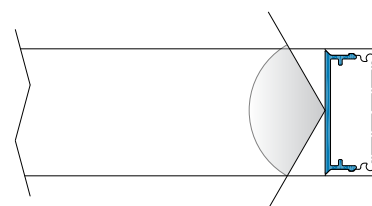

### Measures

FIXING TO PLASTER

1500 mm

max 2000 mm adjustable

.IN Inward light option

.OT Outward light option